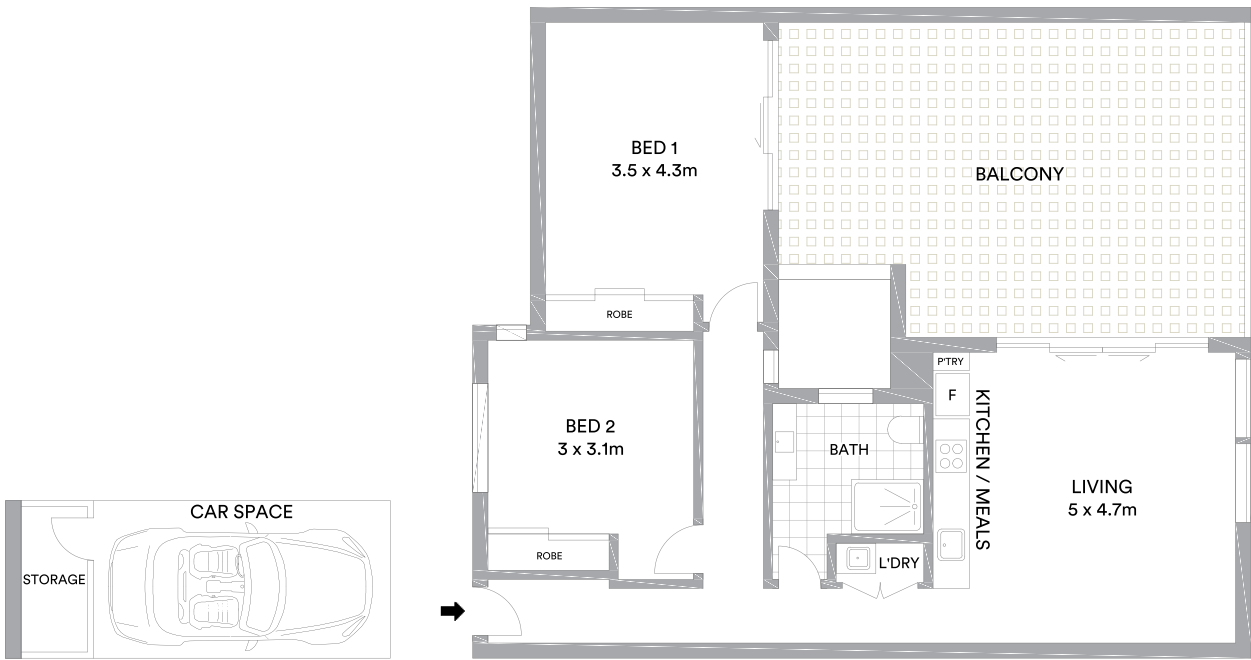

# FREEDÖM

APARTMENTS

367 High Street, Belmont, Geelong

Internal 78.3sqm  
 External 54sqm  
 Storage 9.75sqm

UNIT 12

**McGrath**

Scale in metres. Indicative only. All information contained herein is obtained from sources we believe to be accurate. We cannot guarantee its accuracy. Interested persons should make and rely on their own enquiries.

Internal 56.4sqm  
 External 52sqm  
 Storage 9.75sqm

UNIT 3

**McGrath**

Scale in metres. Indicative only. All information contained herein is obtained from sources we believe to be accurate. We cannot guarantee its accuracy. Interested persons should make and rely on their own enquiries.